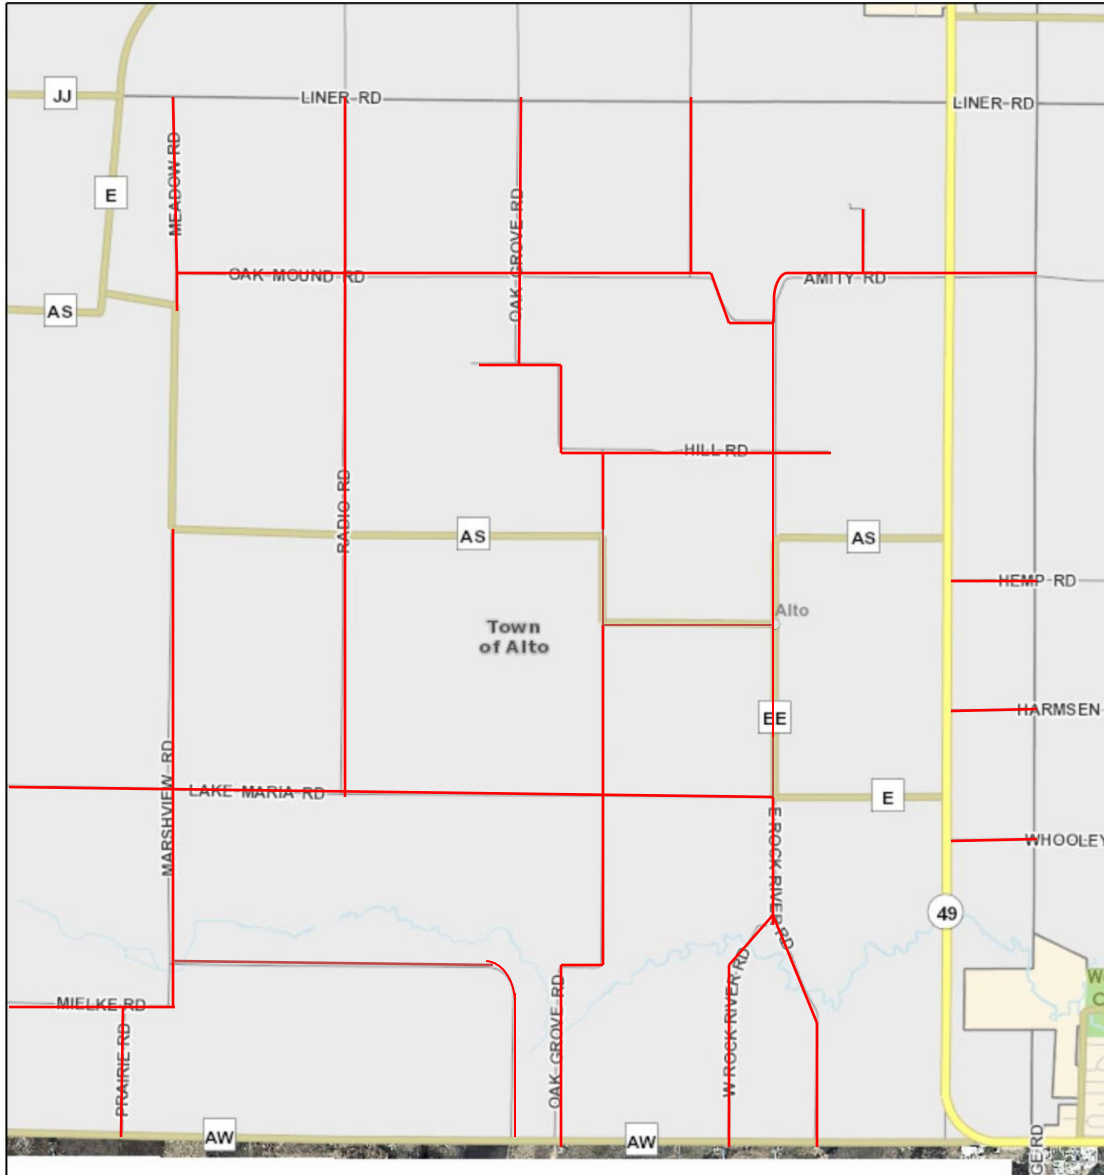

TOWN OF ALTO ROADS OPEN FOR ATV/UTV USAGE

Fond du Lac County, WI

July 27, 2020

Fond du Lac County

Disclaimer: Map and parcel data are believed to be accurate, but accuracy is not guaranteed. This is not a legal document and should not be substituted for a title search, appraisal, survey, or for zoning verification.